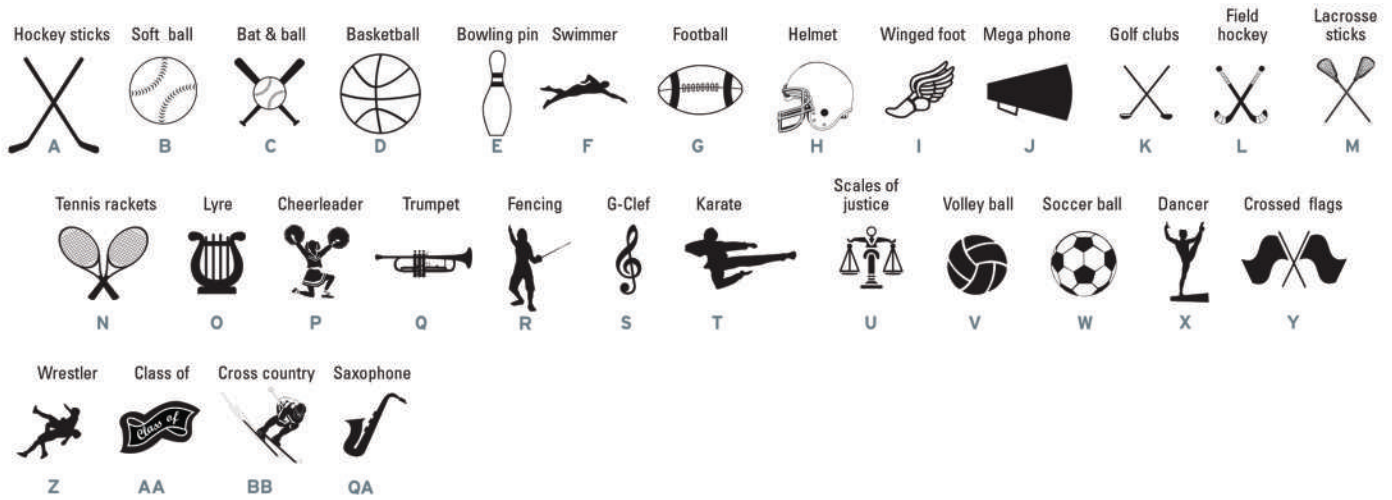

OLD ENGLISH (NEW)

ABCDEFGHIJKLMNOPQRSTUVWXYZ
abcdefghijklmnopqrstuvwxyz
0123456789

2-COLOR 3D PLAIN BLOCK (NEW)

ABCDEFGHIJKLMNOPQRSTUVWXYZ
abcdefghijklmnopqrstuvwxyz
0123456789

TIFFANY (NEW)

ABCDEFGHIJKLMNOPQRSTUVWXYZ
ABCDEFGHIJKLMNOPQRSTUVWXYZ
0123456789

TEXT FORMATTING AND ORIENTATION OPTIONS

STRAIGHT

ANGLED

SPORTS ARCH
REV SPORTS ARCH

VERTICAL ARCH
REV VERTICAL ARCH

SPORT "SWISS" INSERTS FOR CHENILLE & SPORTS SYMBOLS FOR EMBROIDERY

SPORTS SYMBOLS FOR TACKLE TWILL APPLIQUE

TAILS FOR TACKLE TWILL AND CHENILLE

SPORTS MASCOTS FOR EMBROIDERY

ADDITIONAL QUESTIONS? ▶

Visit our **FAQ** section found on **GAME-APPAREL.COM**

▶ If you require further assistance please contact our **Custom Order Department** at **800.688.GAME** or **info@game-apparel.com**